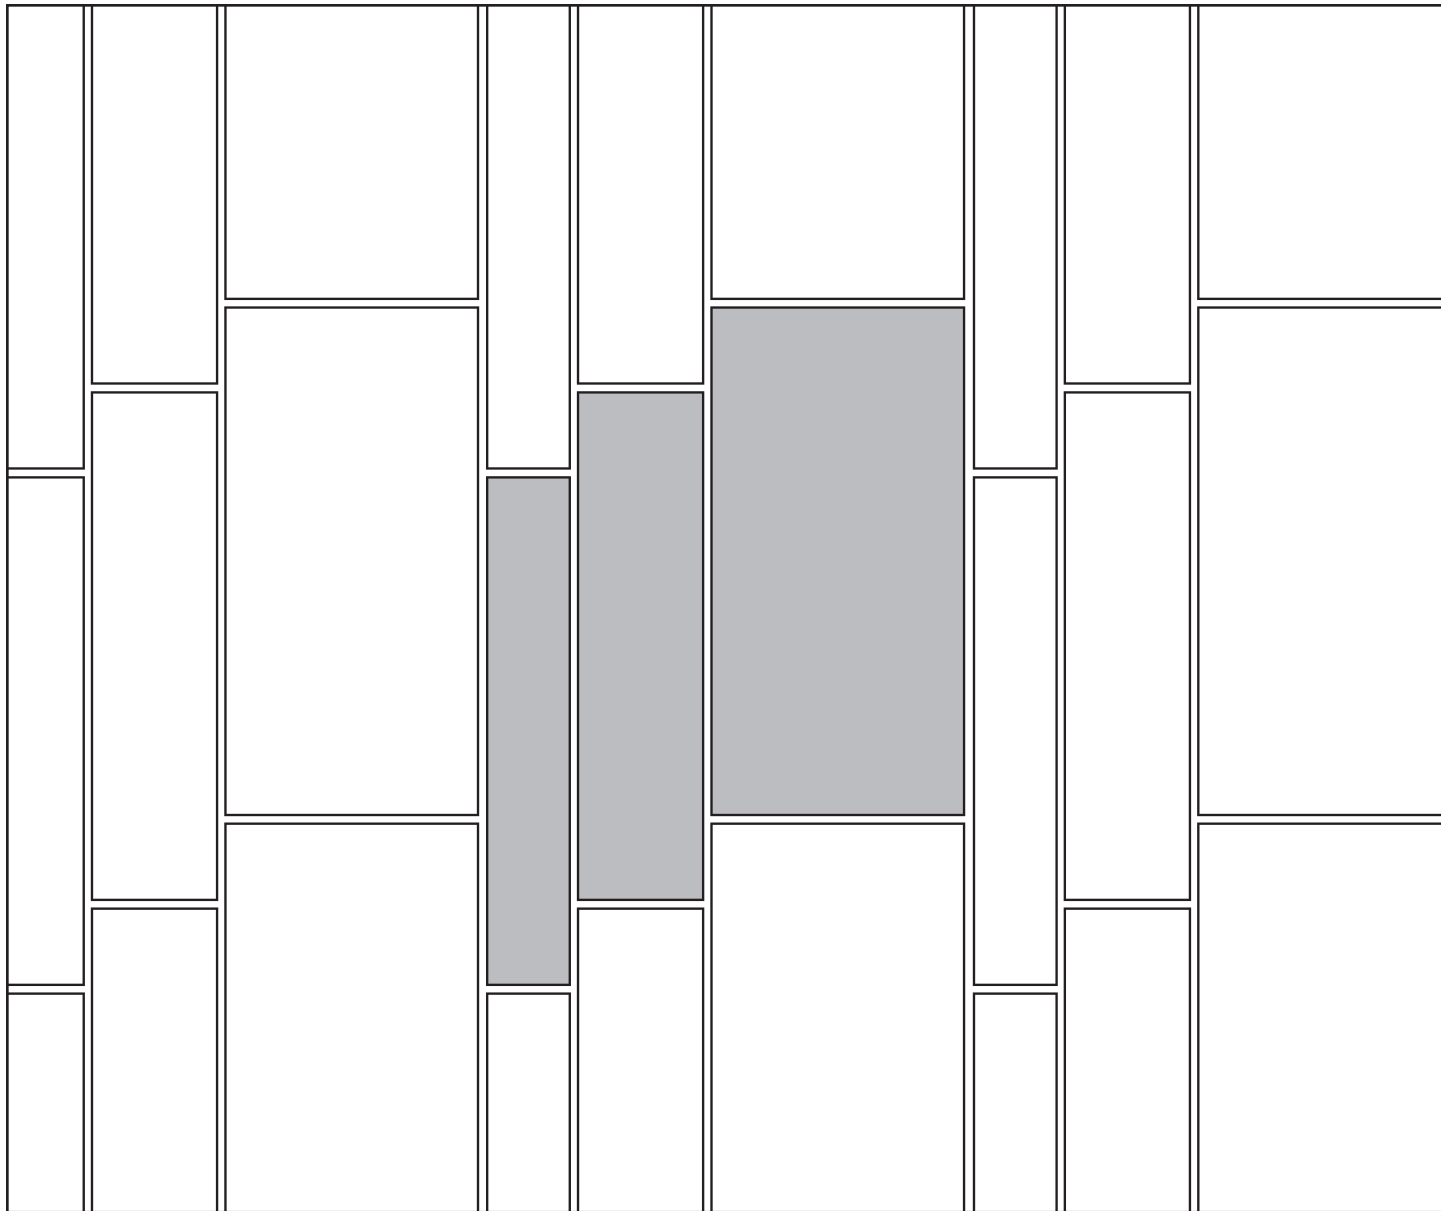

DESIGN OPTIONS

LARGE FORMAT – STAGGERED VERTICAL BRICKWORK

Dark lines indicate repeat.

For 100 Square Feet

PIECES	SIZES	PERCENT (%)
28	4 x 24	18.18
27	6 x 24	27.27
28	12 x 24	54.55