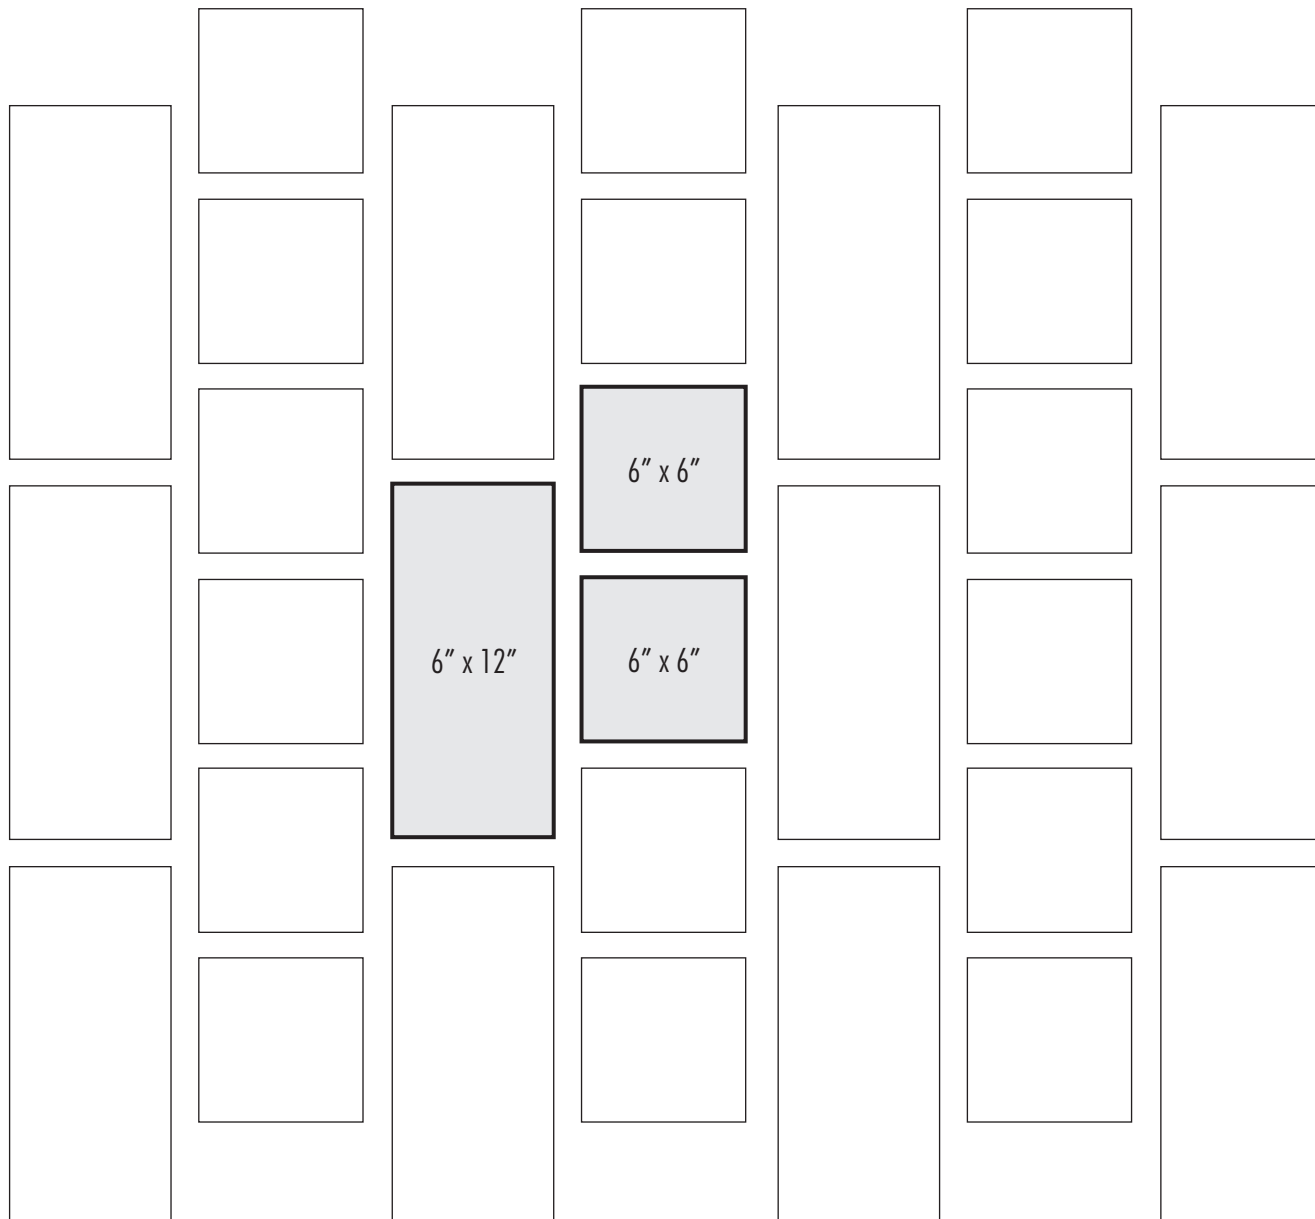

DESIGN OPTIONS

CORRIDOR VERTICAL

Dark lines indicate repeat.

For 100 Square Feet

PIECES	SIZES	PERCENT (%)
100	6" x 12"	50
200	6" x 6"	50