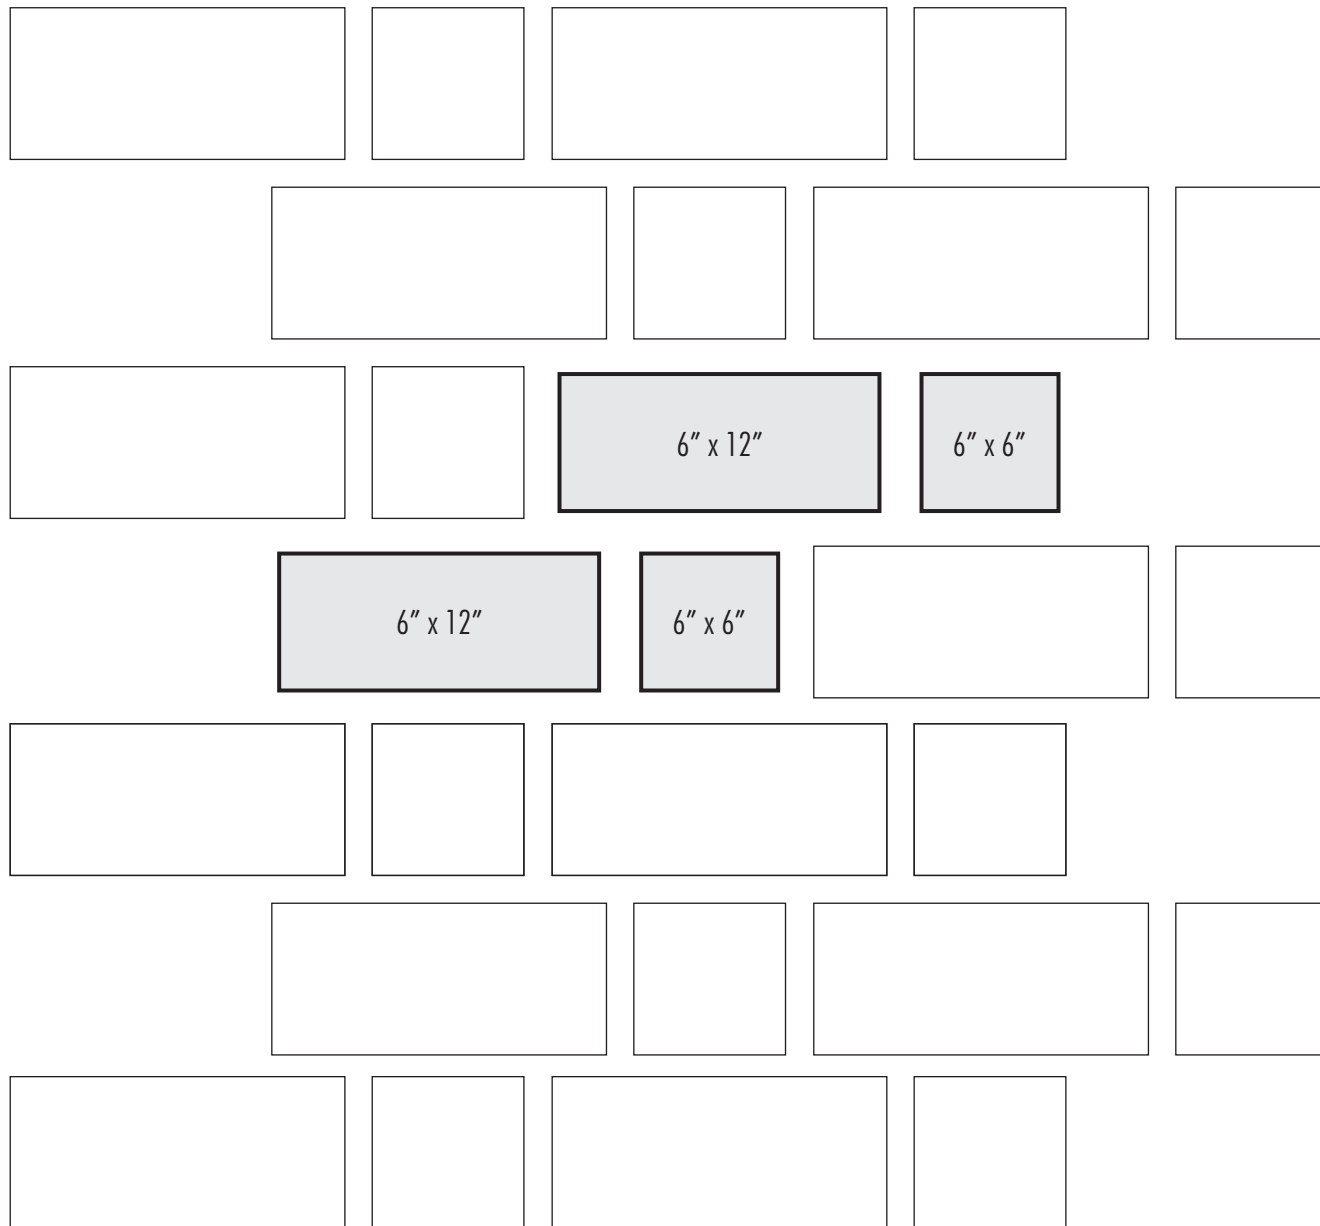

# DESIGN OPTIONS

## ALTERNATING HORIZONTAL

Dark lines indicate repeat.

For 100 Square Feet

PIECES	SIZES	PERCENT (%)
134	6" x 12"	67
132	6" x 6"	33