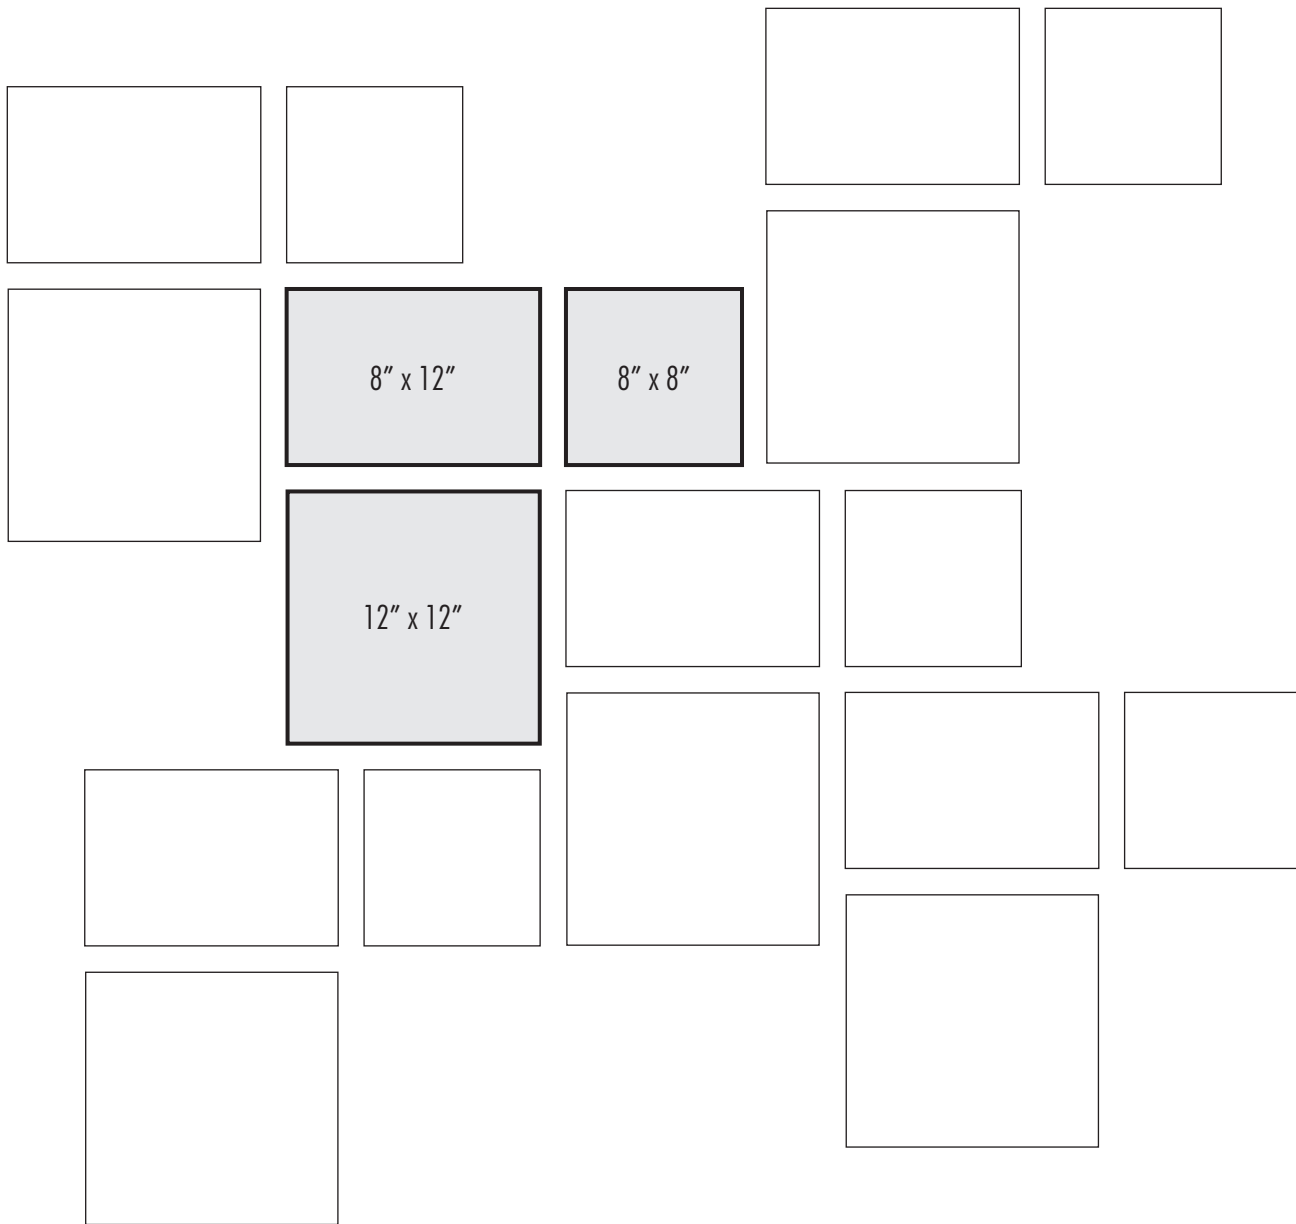

DESIGN OPTIONS

BLOCK

Dark lines indicate repeat.

For 100 Square Feet

PIECES	SIZES	PERCENT (%)
47	12" x 12"	47
48	8" x 12"	32
48	8" x 8"	21