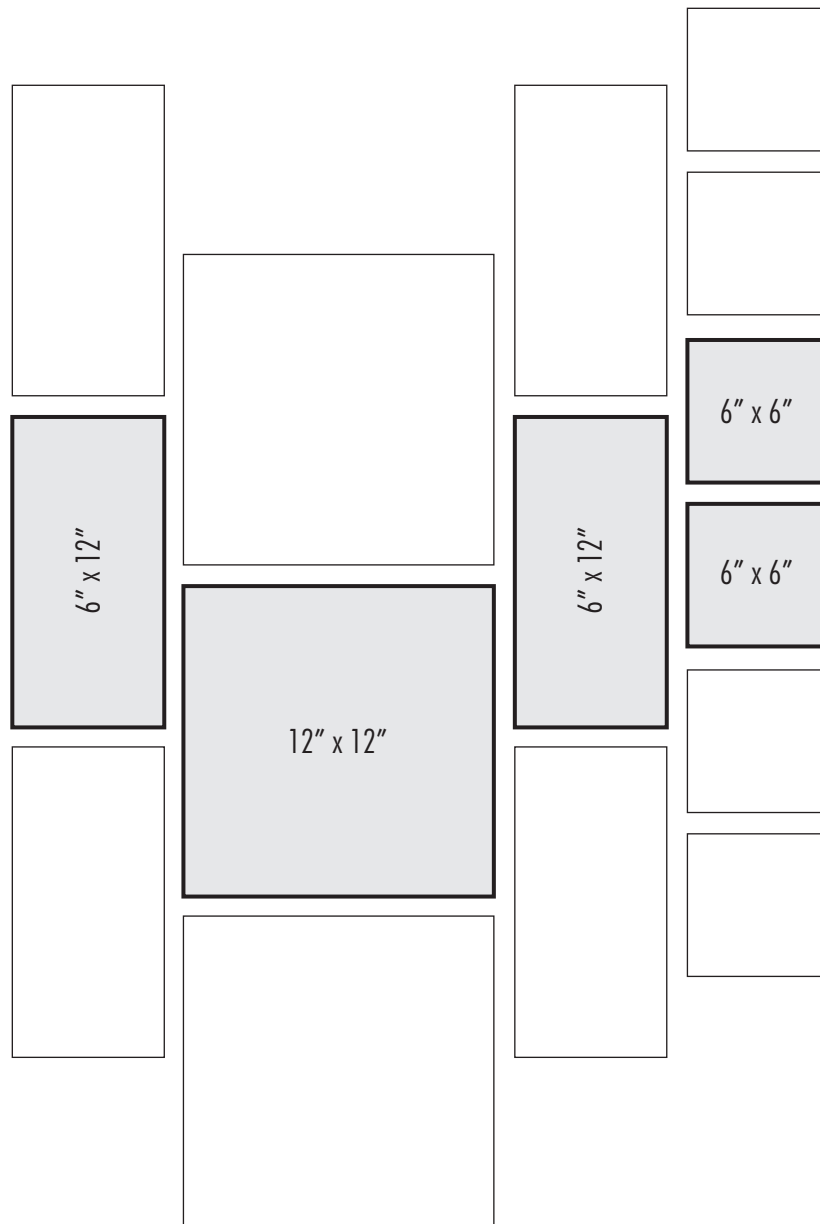

DESIGN OPTIONS

CORRIDOR LAYERED

Dark lines indicate repeat.

For 100 Square Feet

PIECES	SIZES	PERCENT (%)
40	12" x 12"	40
80	6" x 12"	40
80	6" x 6"	20