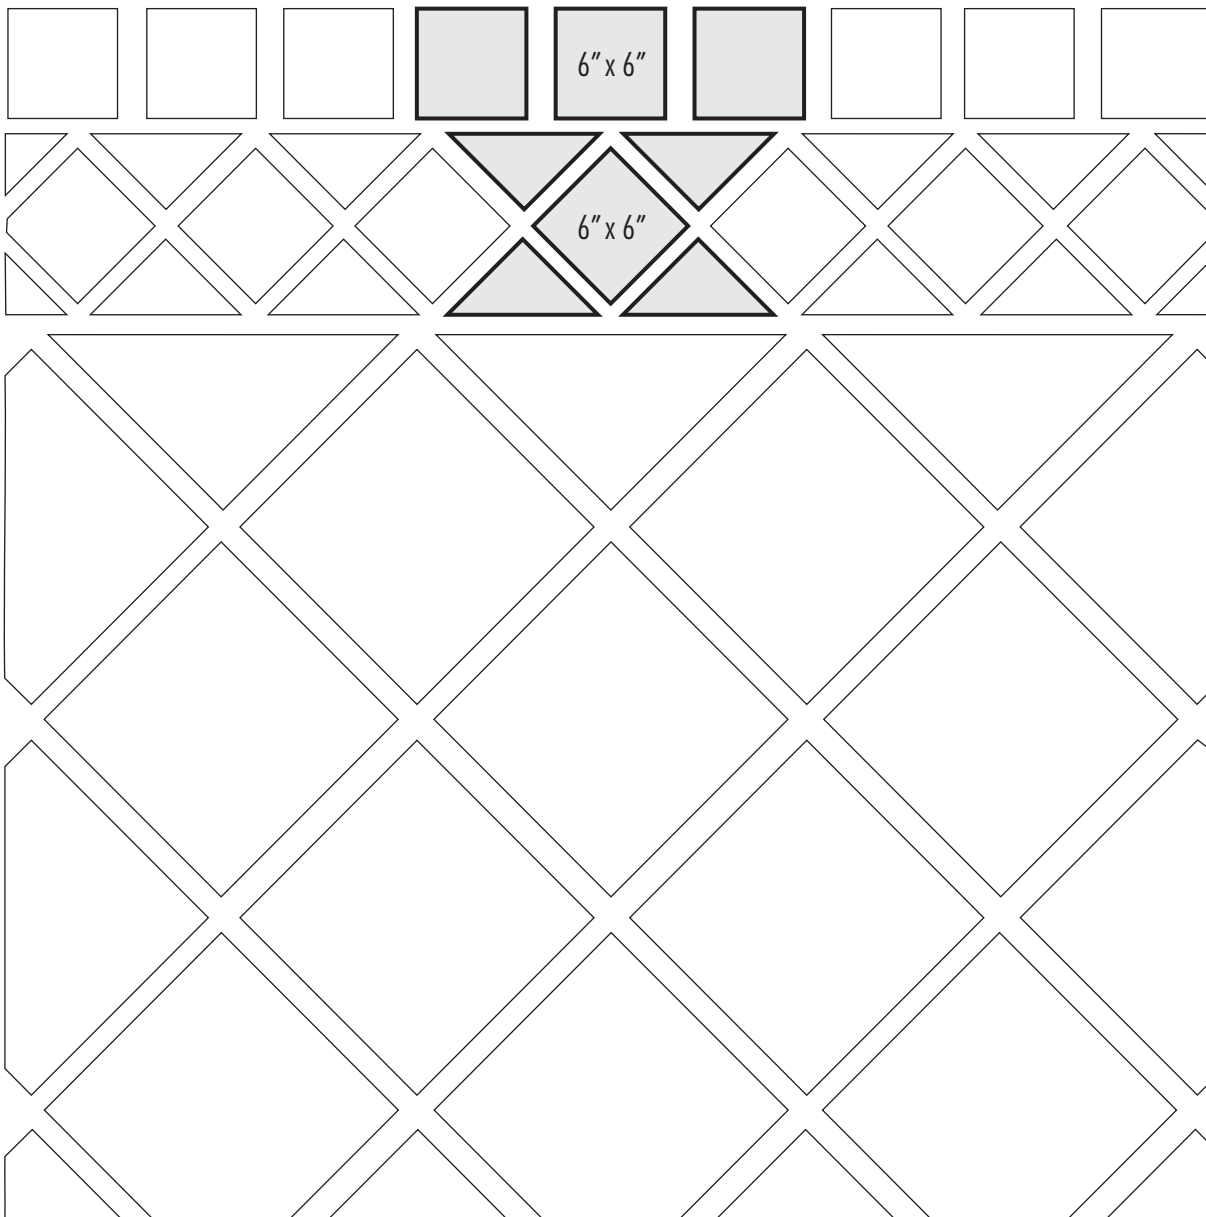

DESIGN OPTIONS

DIAMOND BORDER

Dark lines indicate repeat.

For 100 Square Feet

PIECES	SIZES	PERCENT (%)
400	6" x 6"	100