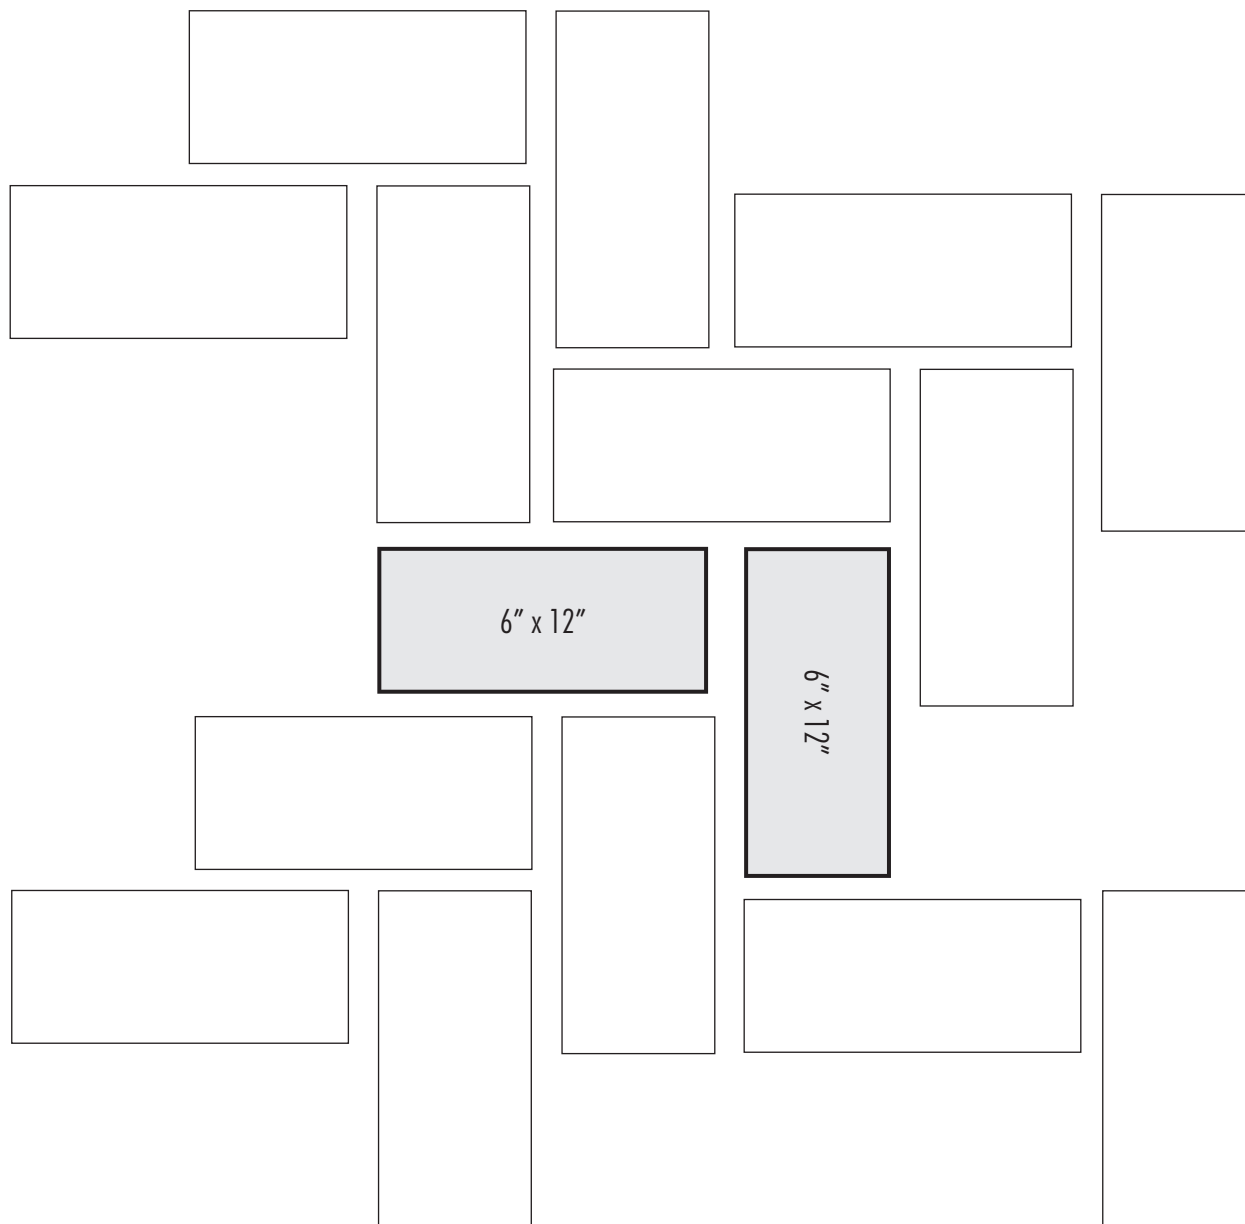

DESIGN OPTIONS

HERRINGBONE

Dark lines indicate repeat.

For 100 Square Feet

PIECES	SIZES	PERCENT (%)
200	6" x 12"	100