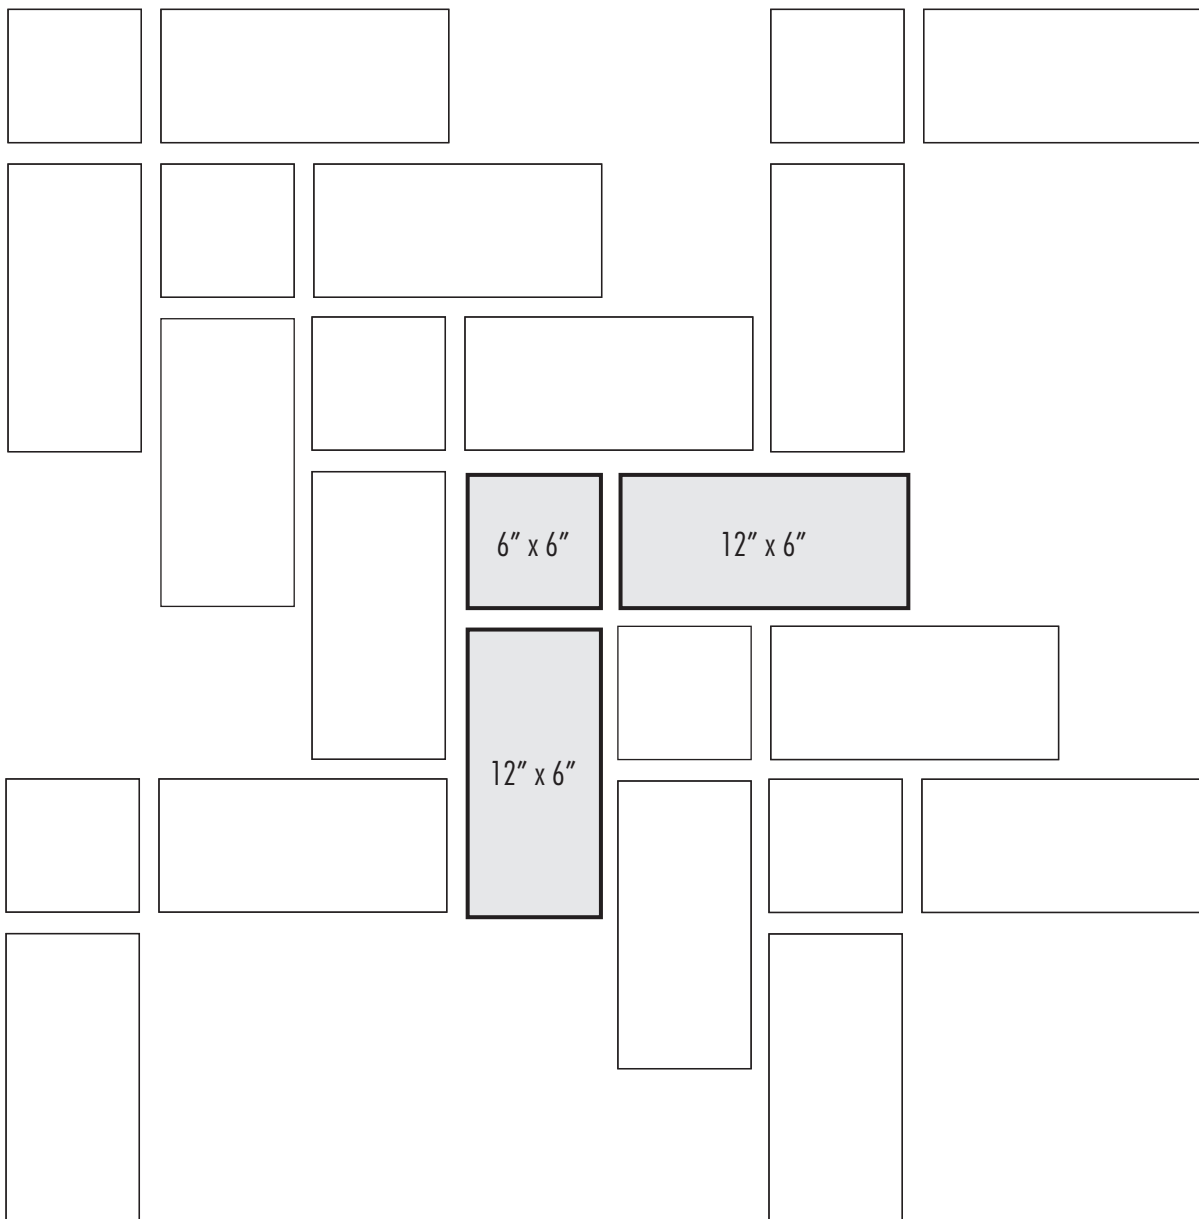

# DESIGN OPTIONS

## HERRINGBONE INSERTED

Dark lines indicate repeat.

For 100 Square Feet

PIECES	SIZES	PERCENT (%)
160	6" x 12"	80
80	6" x 6"	20