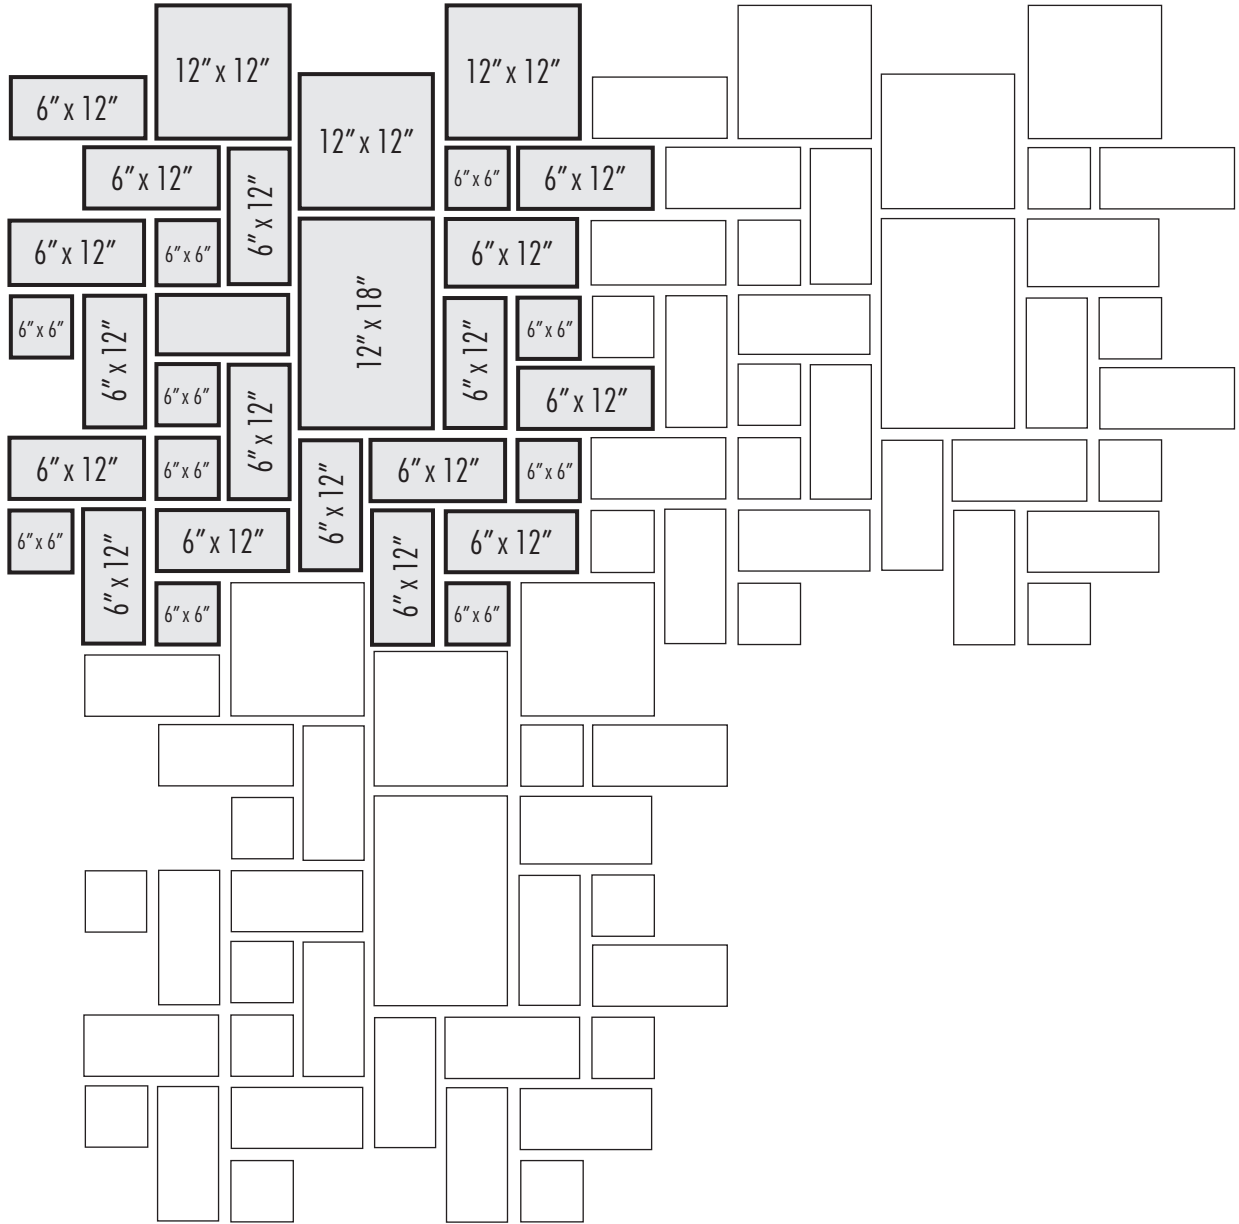

DESIGN OPTIONS

INTERLOCKED

Dark lines indicate repeat.

For 100 Square Feet

PIECES	SIZES	PERCENT (%)
10	12" x 18"	10
30	12" x 12"	19
70	6" x 12"	55
80	6" x 6"	16