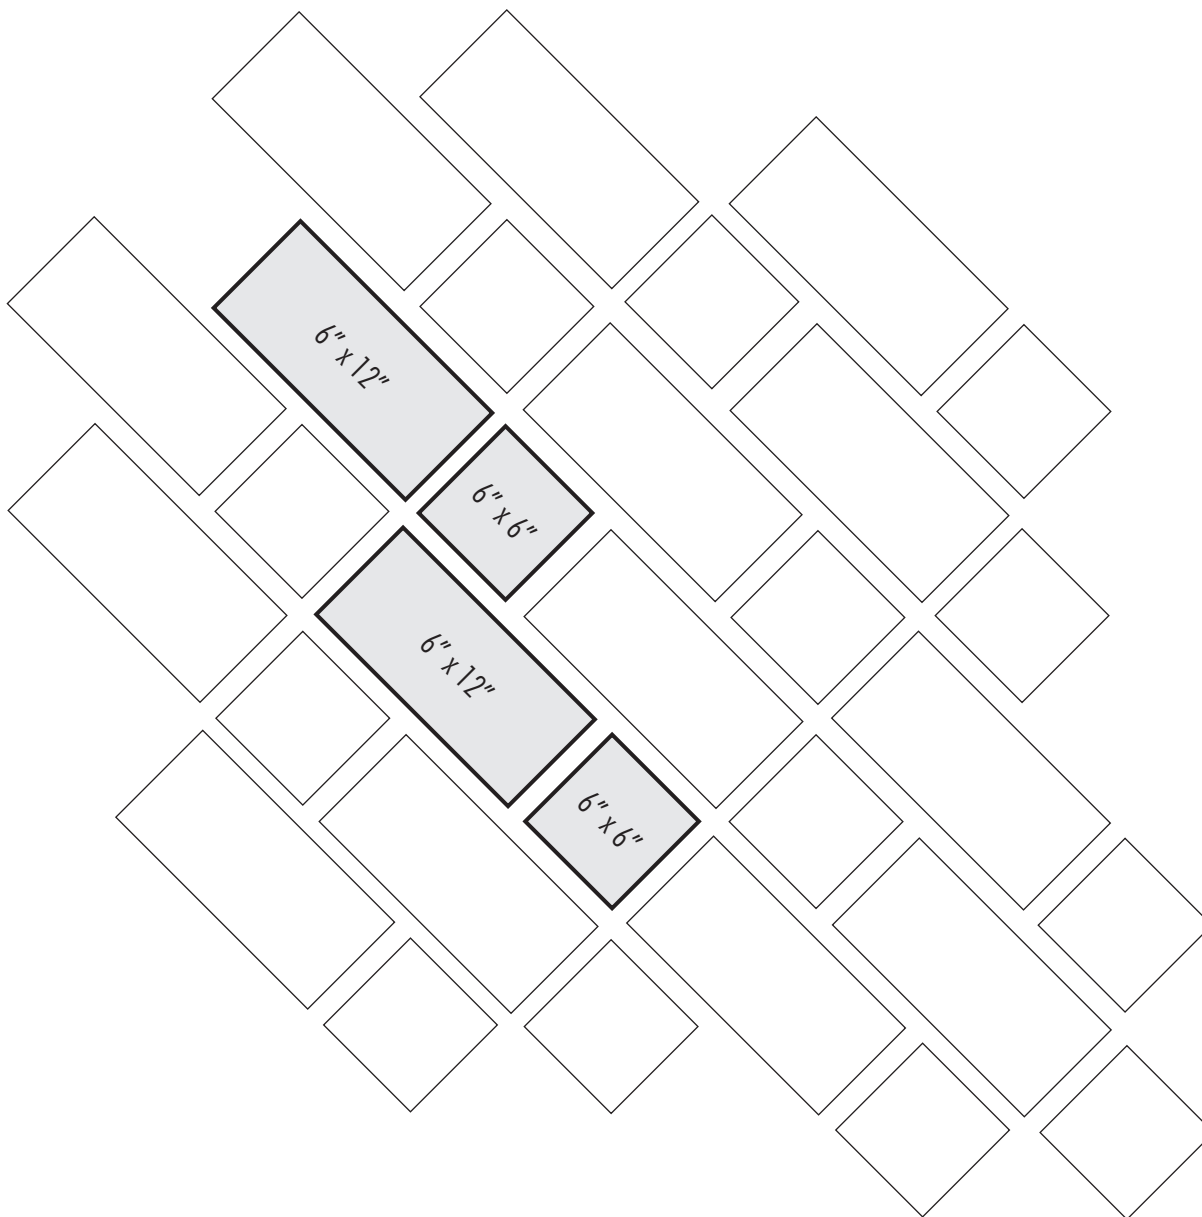

# DESIGN OPTIONS

## LACEWORK

Dark lines indicate repeat.

For 100 Square Feet

PIECES	SIZES	PERCENT (%)
134	6" x 12"	67
134	6" x 6"	33