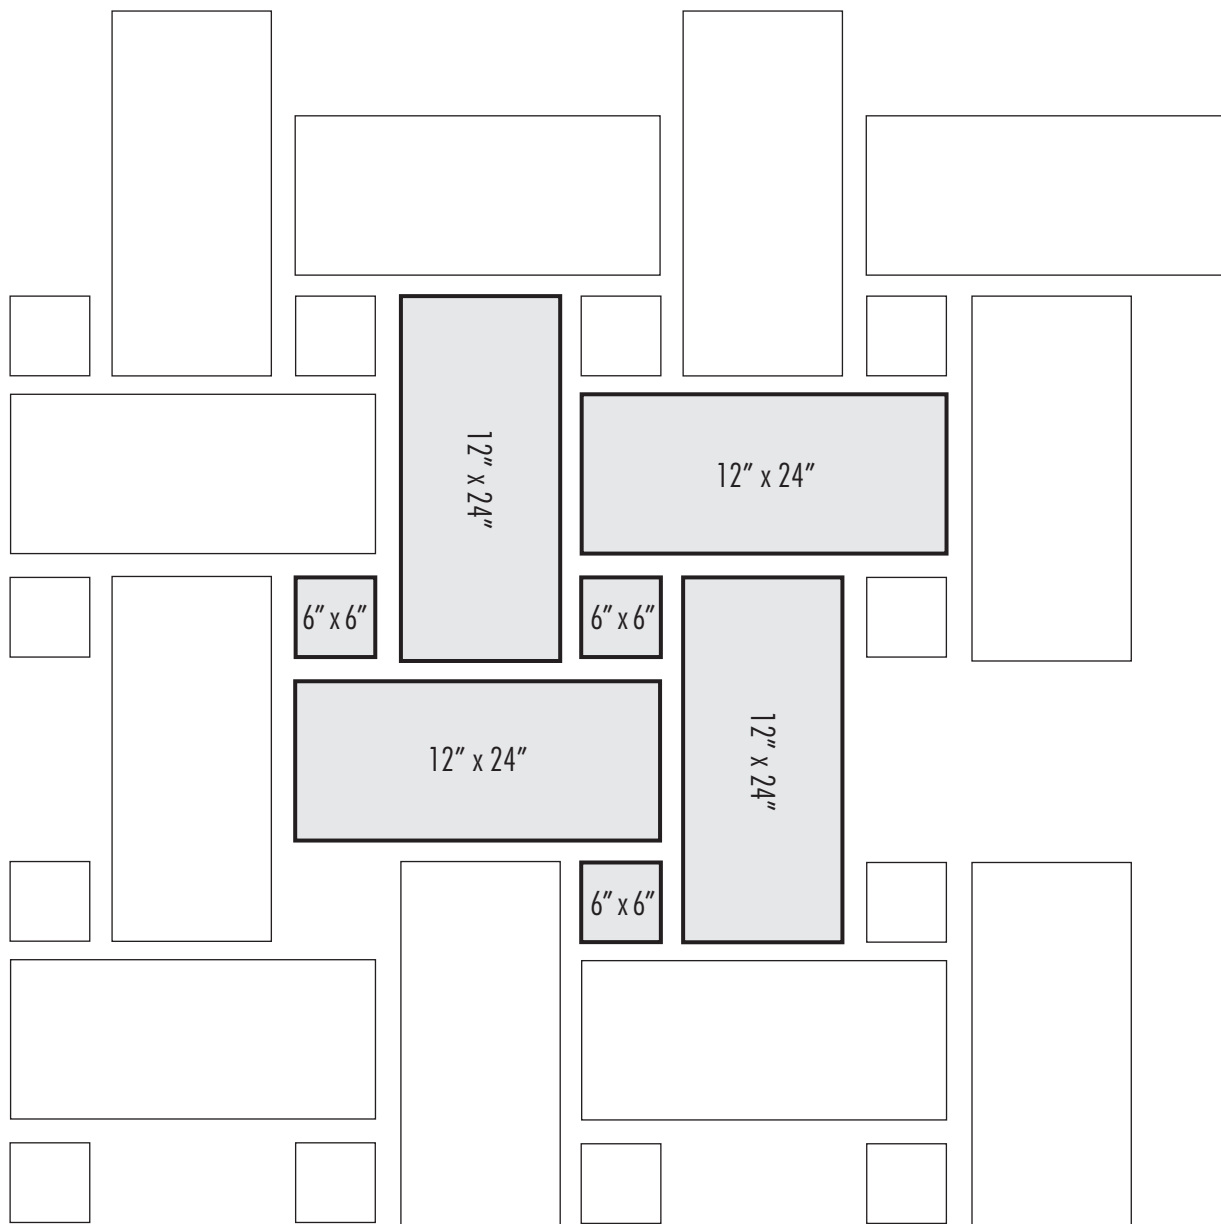

DESIGN OPTIONS

LARGE BASKETWEAVE

Dark lines indicate repeat.

For 100 Square Feet

PIECES	SIZES	PERCENT (%)
44	6" x 6"	11.1
44	12" x 24"	88.9