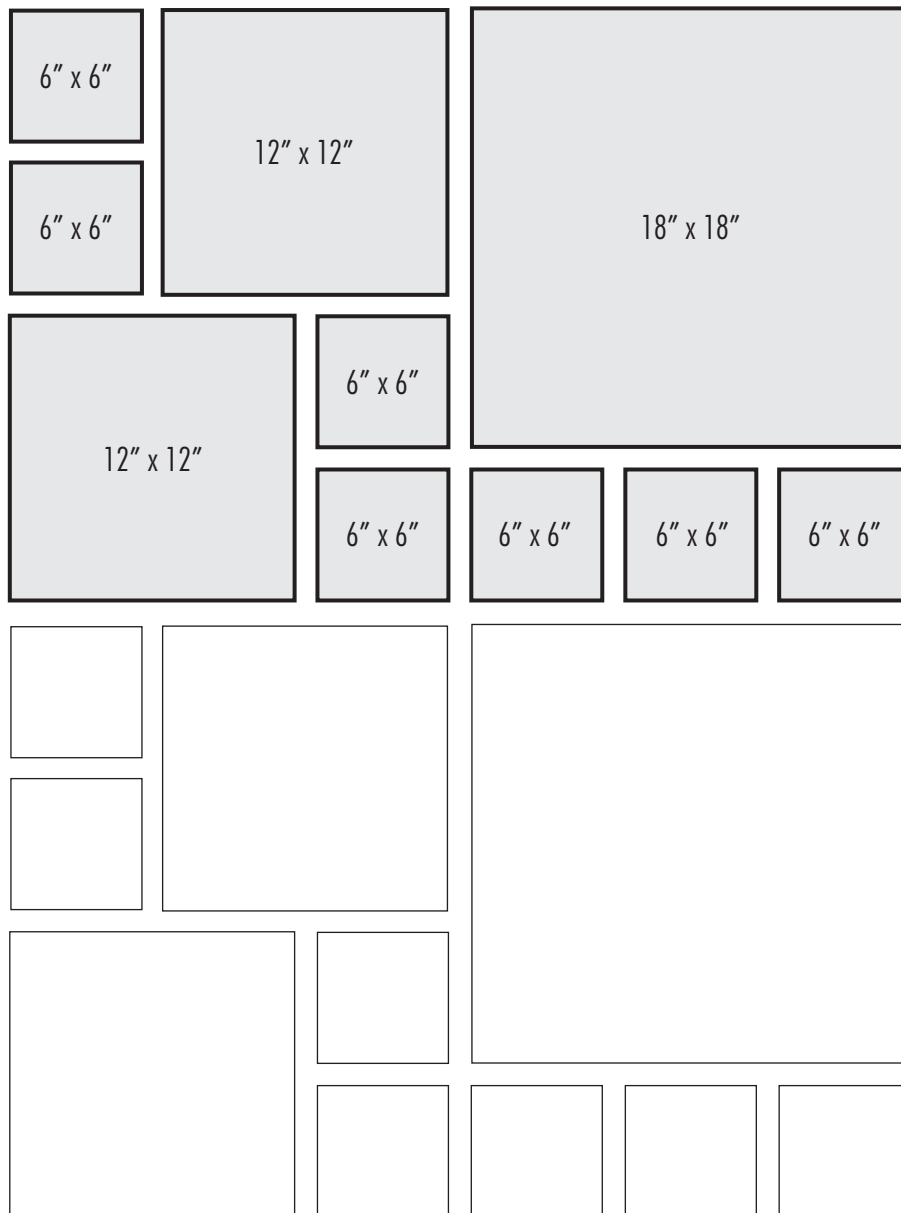

# DESIGN OPTIONS

## MODULAR RECTANGLE

Dark lines indicate repeat.

For 100 Square Feet

PIECES	SIZES	PERCENT (%)
17	18" x 18"	38
33	12" x 12"	33
120	6" x 6"	29