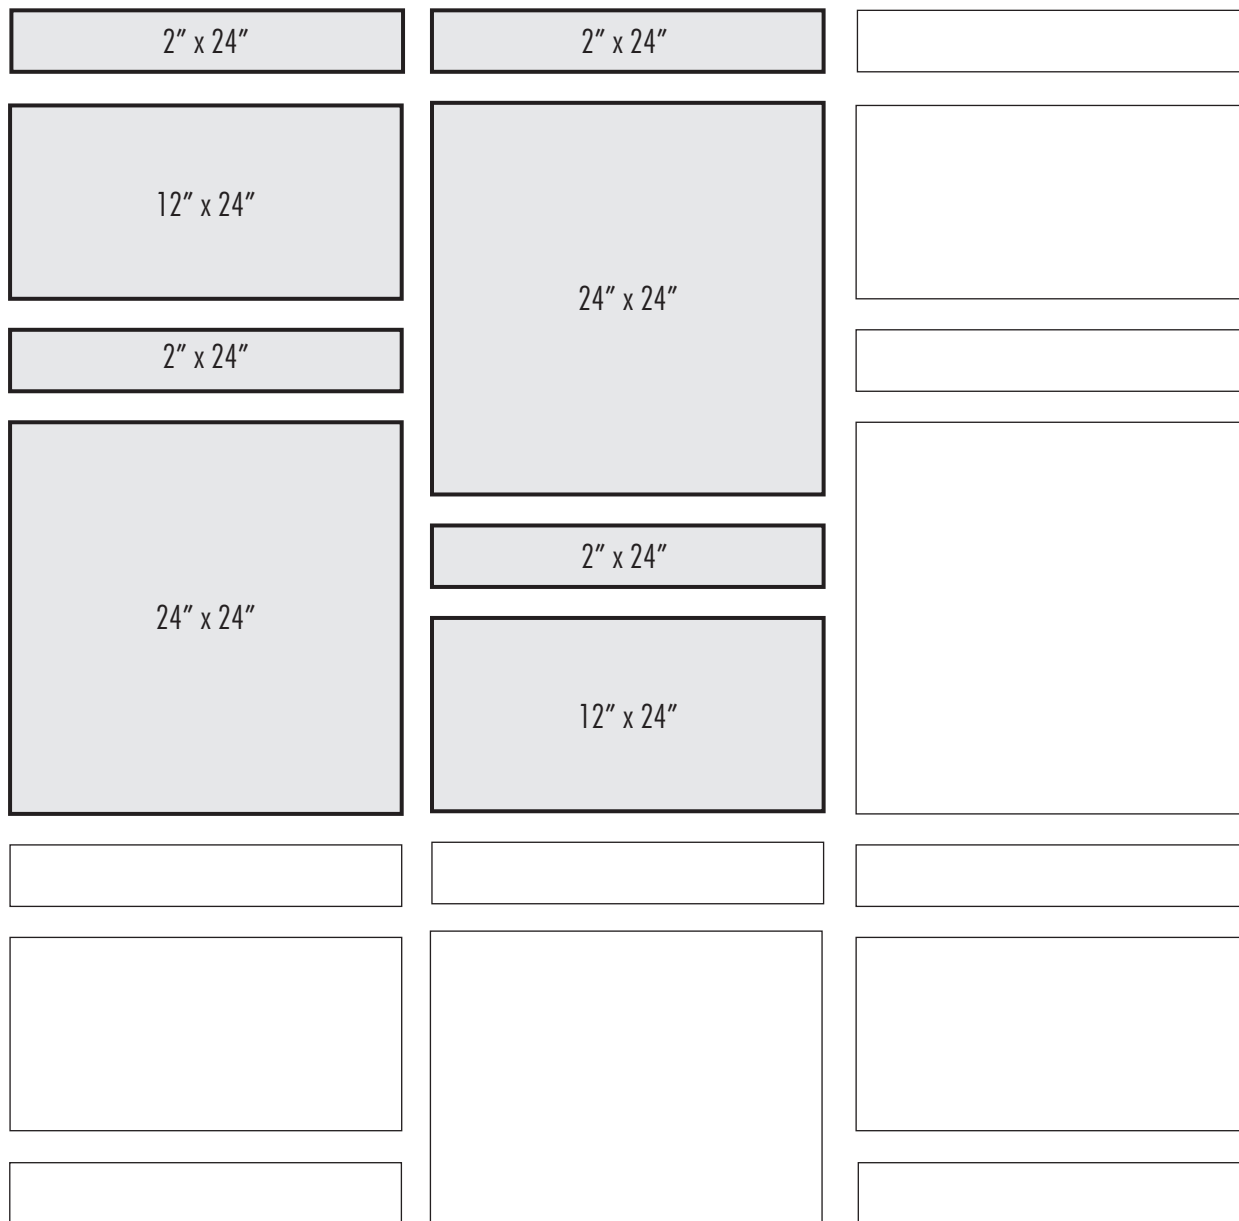

DESIGN OPTIONS

NAMELESS

Dark lines indicate repeat.

For 100 Square Feet

PIECES	SIZES	PERCENT (%)
43	2" x 24"	14.3
14	12" x 24"	28.6
14	24" x 24"	57.1