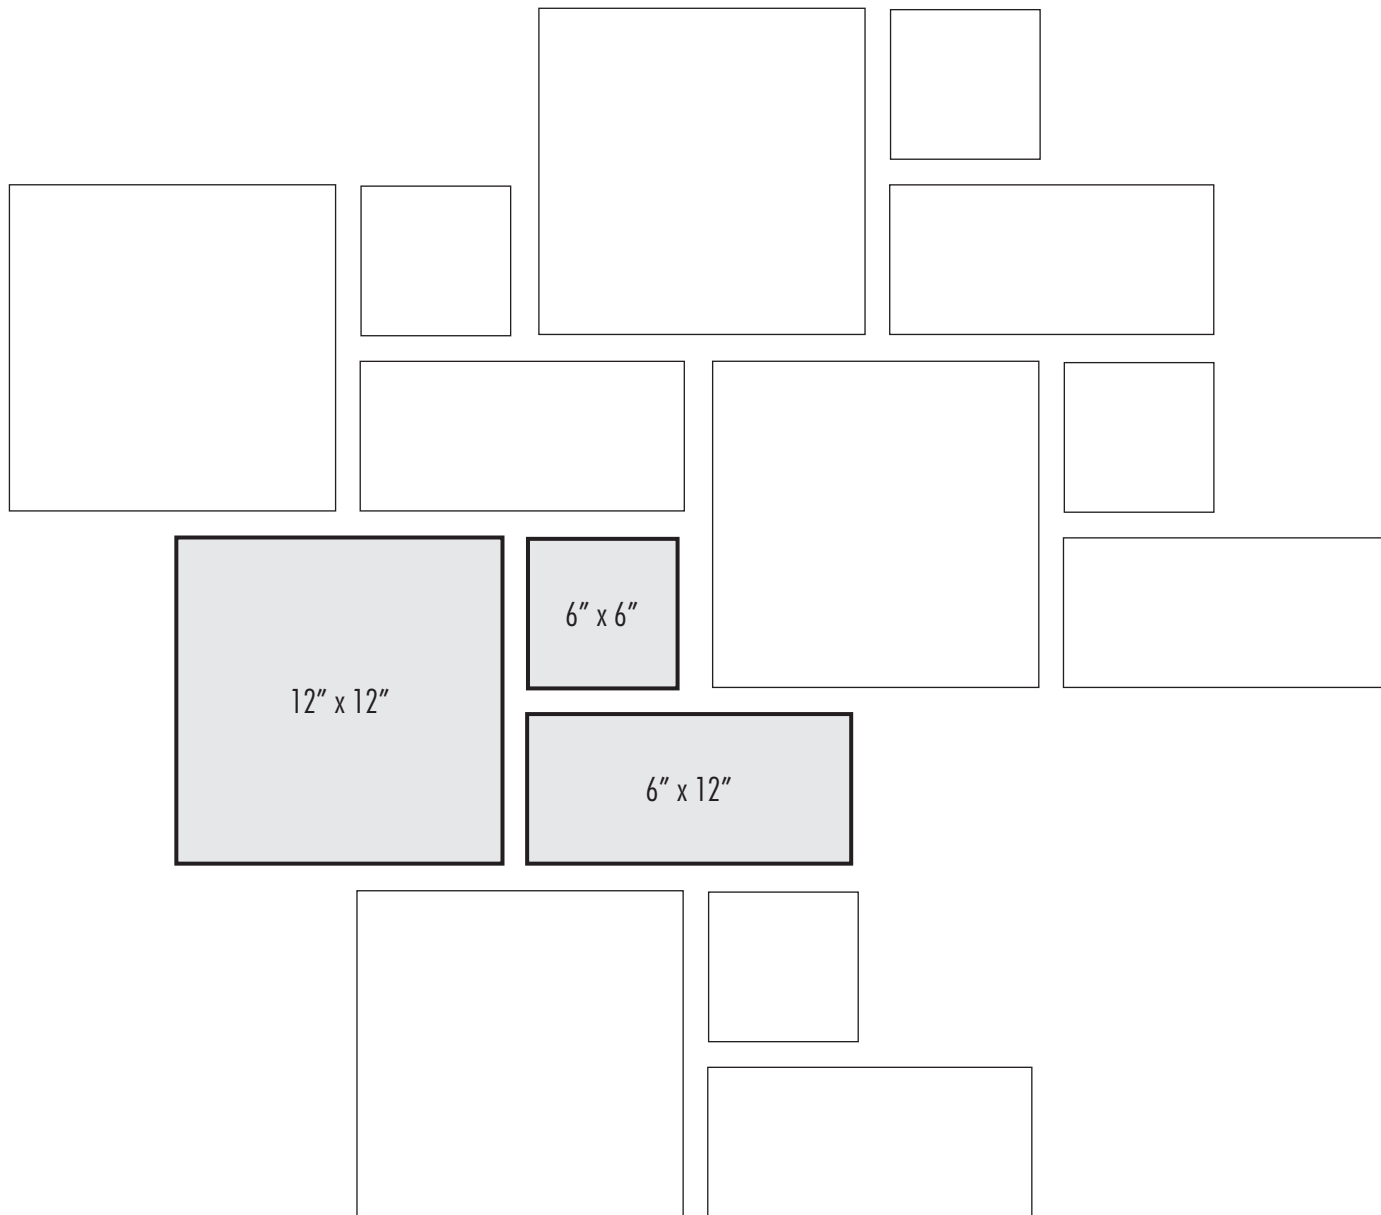

DESIGN OPTIONS

PLAIN WEAVE

Dark lines indicate repeat.

For 100 Square Feet

PIECES	SIZES	PERCENT (%)
57	12" x 12"	57
100	6" x 12"	28
60	6" x 6"	15