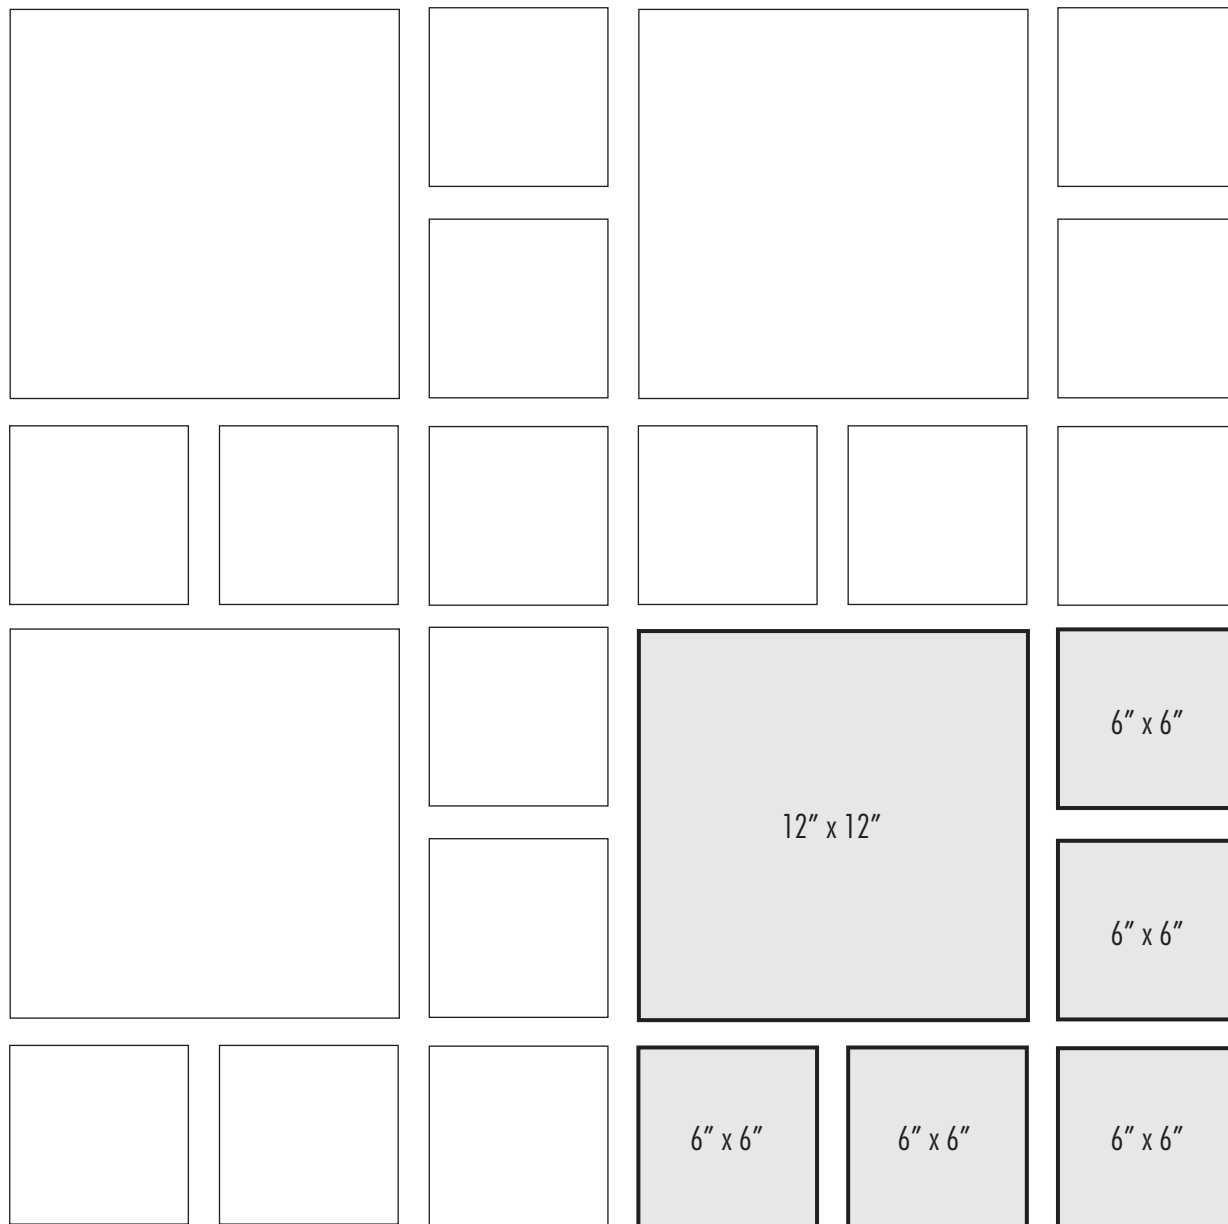

DESIGN OPTIONS

STEPPINGSTONE

Dark lines indicate repeat.

For 100 Square Feet

PIECES	SIZES	PERCENT (%)
45	12" x 12"	45
220	6" x 6"	55