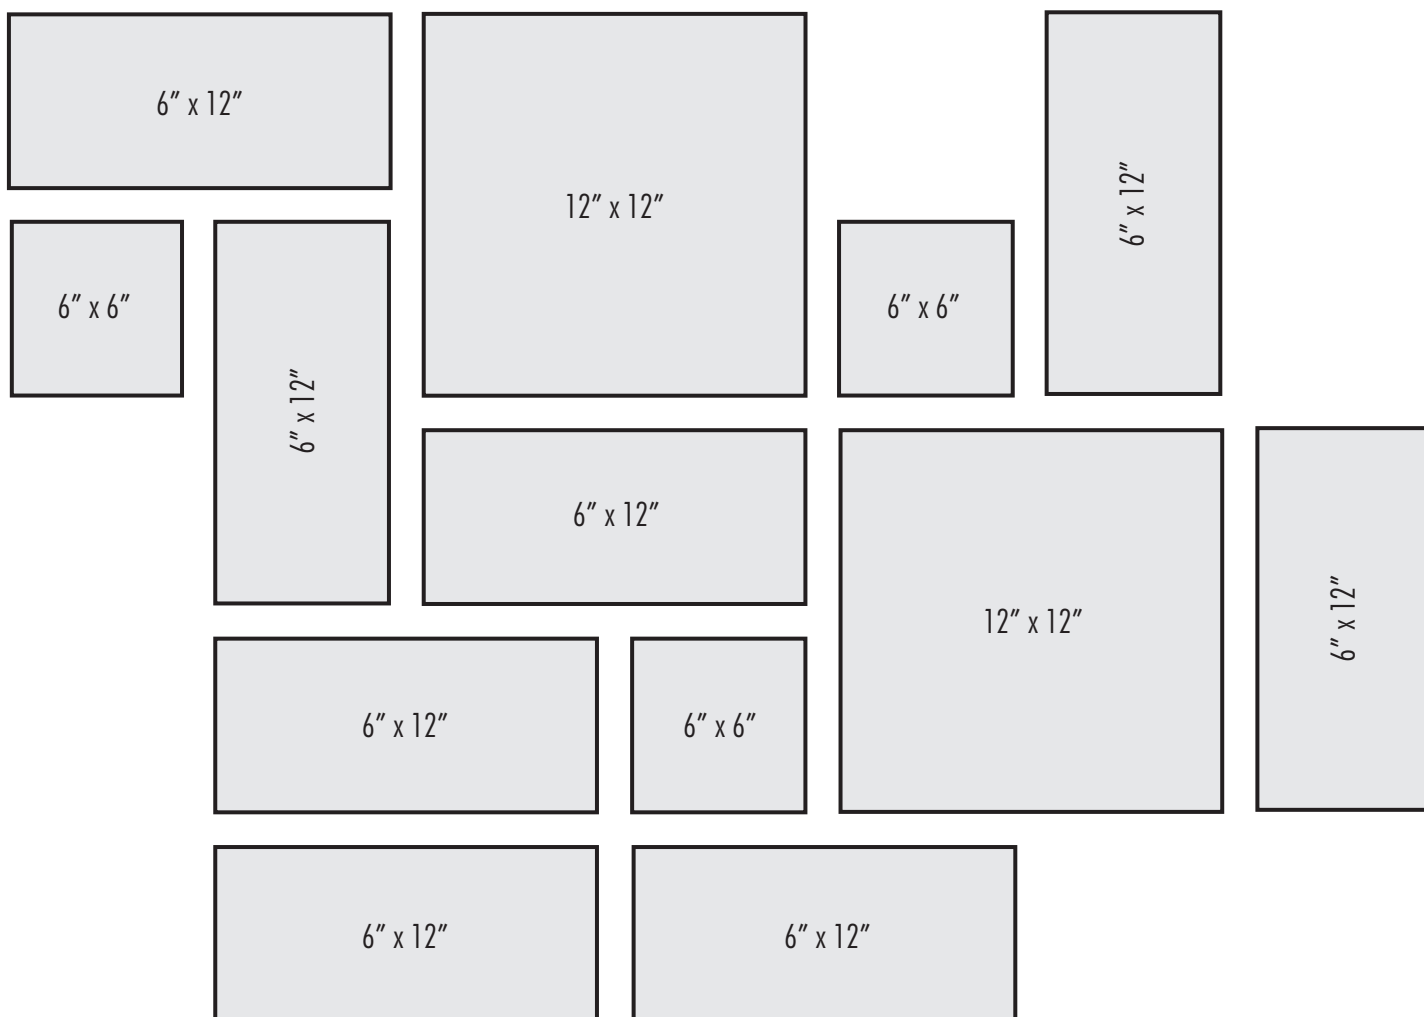

# DESIGN OPTIONS

## VECTORED

Dark lines indicate repeat.

For 100 Square Feet

PIECES	SIZES	PERCENT (%)
29	12" x 12"	29
114	6" x 12"	57
56	6" x 6"	14